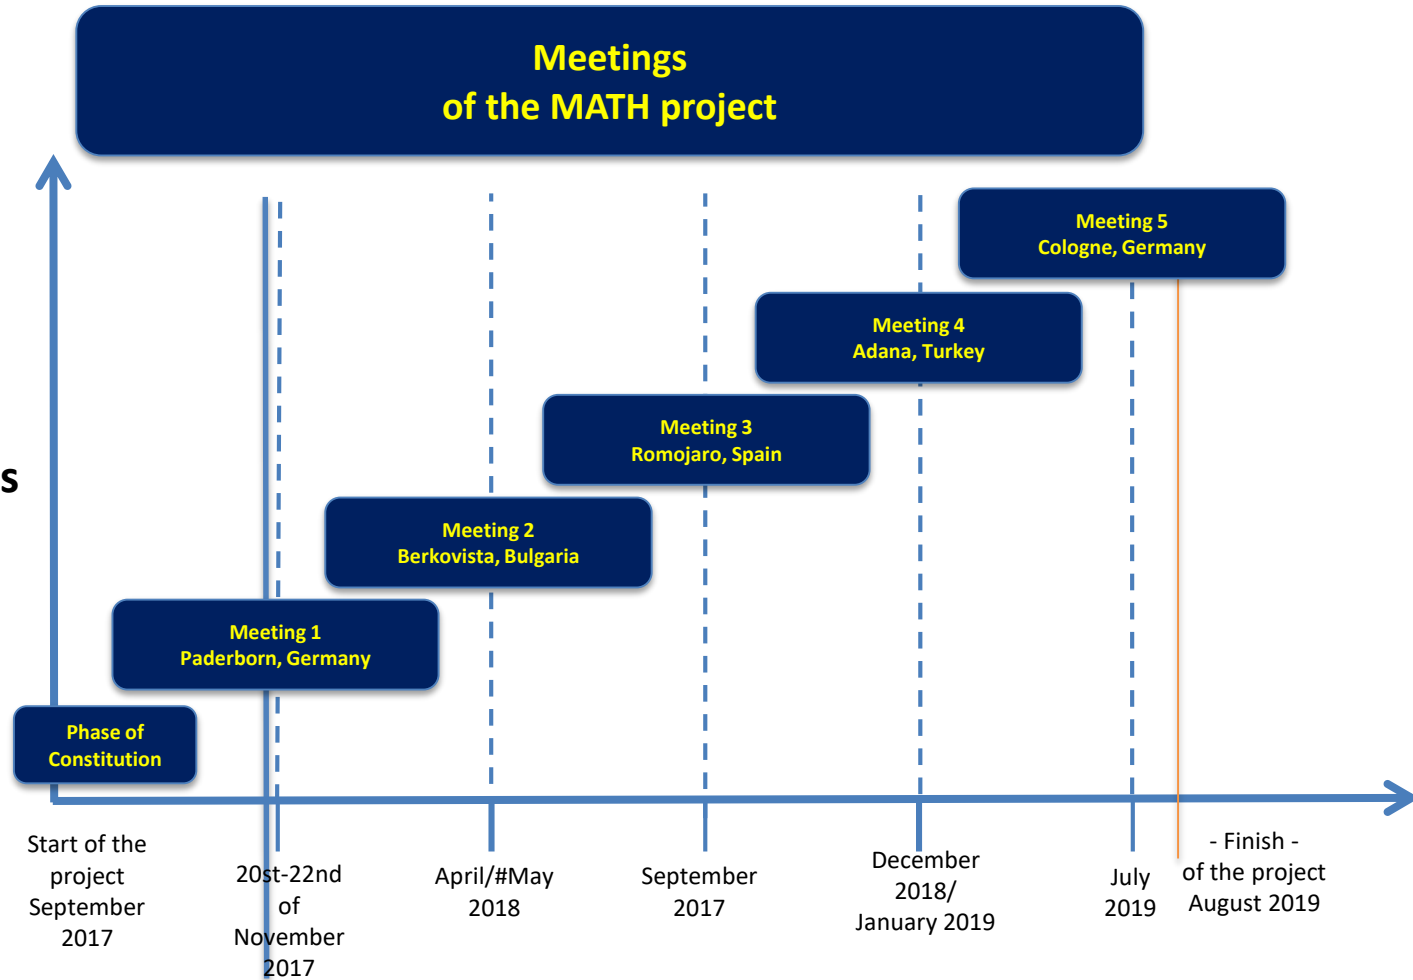

# Project timeline

Start: 01-09-2017  
Duration: 24 months